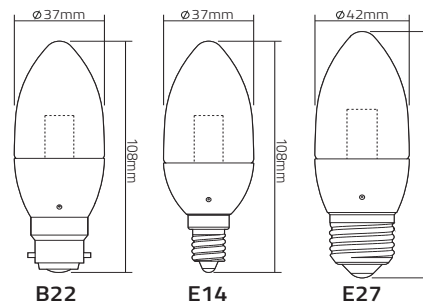

WIRING DIAGRAM:

AC 85V - 230V

LAMP SPECIFICATION:

VOLTAGE AC ..... 85V - 230V
FREQUENCY ..... 50Hz - 60Hz
OP TEMP ..... -20°C - 40°C
CRI ..... >80
POWER FACTOR 0.98
BEAM ANGLE ..... 140°
LIFESPAN ..... 50,000 Hours

50,000 HOURS	INSTANT ON	DIMMABLE	ZERO UV	NO HARMFUL GASES

MODEL	POWER	WEIGHT	PRODUCT CODE	COLOUR TEMP	LUMENS	LUMINANCE CONE*	DISTRIBUTION CURVE
B22	2.5W	0.09kg	LBVB2225D	DAYLIGHT 5.5-6K	193lm		
			LBVB2225N	NATURAL 4-4.5K	184lm		
			LBVB2225W	WARM 3-3.5K	175lm		
E27	2.5W	0.09kg	LBVE2725D	DAYLIGHT 5.5-6K	193lm		
			LBVE2725N	NATURAL 4-4.5K	184lm		
			LBVE2725W	WARM 3-3.5K	175lm		
E14	2.5W	0.09kg	LBVE1425D	DAYLIGHT 5.5-6K	193lm		
			LBVB1425N	NATURAL 4-4.5K	184lm		
			LBVE1425W	WARM 3-3.5K	175lm		
B22	4.5W	0.26kg	LBVB2245D	DAYLIGHT 5.5-6K	349lm		
			LBVB2245N	NATURAL 4-4.5K	331lm		
			LBVB2245W	WARM 3-3.5K	315lm		
E27	4.5W	0.26kg	LBVE2745D	DAYLIGHT 5.5-6K	349lm		
			LBVE2745N	NATURAL 4-4.5K	331lm		
			LBVE2745W	WARM 3-3.5K	315lm		
E14	4.5W	0.26kg	LBVE1445D	DAYLIGHT 5.5-6K	349lm		
			LBVE1445N	NATURAL 4-4.5K	331lm		
			LBVE1445W	WARM 3-3.5K	315lm		

*Test conditions: Dark room, single lamp only.