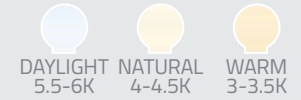

# Candle Lamps | B22 | E14 | E27

**REPLACES:**  
B22, E14 & E27 lamp sockets.

**CHIP BRAND:**  
Samsung

**SUITABLE FOR:**  
Leisure facilities, retail, accent lighting, amenity lighting, domestic.

**COLOUR TEMPERATURE:**

The LED By Vision™ C37 and C42 Candle range have been specifically engineered to provide the end user with a “like for like” replacement on traditional incandescent bulbs.

The entire range comes equipped with dimming capabilities whether it is required or not and will operate on the vast majority of Trailing Edge/Leading Edge dimming systems.

Our bulbs come in a range of E14, E27 and B22 bases and have been designed incorporating a ceramic base and either glass or polycarbonate lenses, firstly to ensure an even and non-glary light distribution and most importantly rapid heat dissipation to guarantee longevity.

<b>50,000 HOURS</b>	<b>INSTANT ON</b>	<b>DIMMABLE</b>	<b>ZERO UV</b>	<b>NO HARMFUL GASES</b>
---------------------	-------------------	-----------------	----------------	-------------------------

MODEL	POWER	WEIGHT	PRODUCT CODE	COLOUR TEMP	LUMENS	LUMINANCE CONE*	DISTRIBUTION CURVE
B22	2.5W	0.09kg	LBVB2225D	DAYLIGHT 5.5-6K	193lm		
			LBVB2225N	NATURAL 4-4.5K	184lm		
			LBVB2225W	WARM 3-3.5K	175lm		
E27	2.5W	0.09kg	LBVE2725D	DAYLIGHT 5.5-6K	193lm		
			LBVE2725N	NATURAL 4-4.5K	184lm		
			LBVE2725W	WARM 3-3.5K	175lm		
E14	2.5W	0.09kg	LBVE1425D	DAYLIGHT 5.5-6K	193lm		
			LBVB1425N	NATURAL 4-4.5K	184lm		
			LBVE1425W	WARM 3-3.5K	175lm		
B22	4.5W	0.26kg	LBVB2245D	DAYLIGHT 5.5-6K	349lm		
			LBVB2245N	NATURAL 4-4.5K	331lm		
			LBVB2245W	WARM 3-3.5K	315lm		
E27	4.5W	0.26kg	LBVE2745D	DAYLIGHT 5.5-6K	349lm		
			LBVE2745N	NATURAL 4-4.5K	331lm		
			LBVE2745W	WARM 3-3.5K	315lm		
E14	4.5W	0.26kg	LBVE1445D	DAYLIGHT 5.5-6K	349lm		
			LBVE1445N	NATURAL 4-4.5K	331lm		
			LBVE1445W	WARM 3-3.5K	315lm		